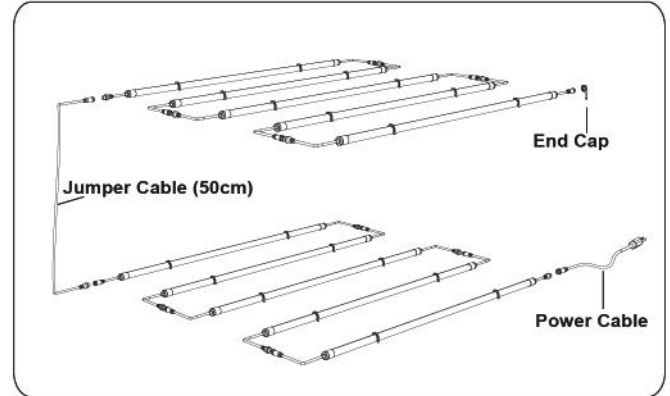

Horti Tube 22W 4FT

Horti-Tube (Daisy Chain)

SPECIFICATIONS

Model: Horti-Tube	11W	22W	28W
Light Source	LED	LED	LED
Spectrum	Enlite Full Spectrum		
Input Power	11W	22W	28W
Efficacy	2.1umol/J		
Input Voltage	85-265V		
Power Supply	Built-In Driver		
Dimming	N/A		
Cooling BTUs	34.54	69.08	87.92
Fixture Dimensions	60cm/Ø2.8cm	120cm/Ø2.8cm	150cm/Ø2.8cm
Fixture Weight	0.14kg/pcs	0.27kg/pcs	0.34kg/pcs
Certification	IP66 & CE		
Warranty	3 Year Standard or 5 Year Extended Warranty		

Multiple Layers Installation

Enlite Indoor - Full Spectrum

- 1 Power Cable
- 2 50cm (1.6ft) Jumper Cable (Optional)
- 3 End-Cap
- 4 Mounting Clips
- 5 Self-tapping Screws