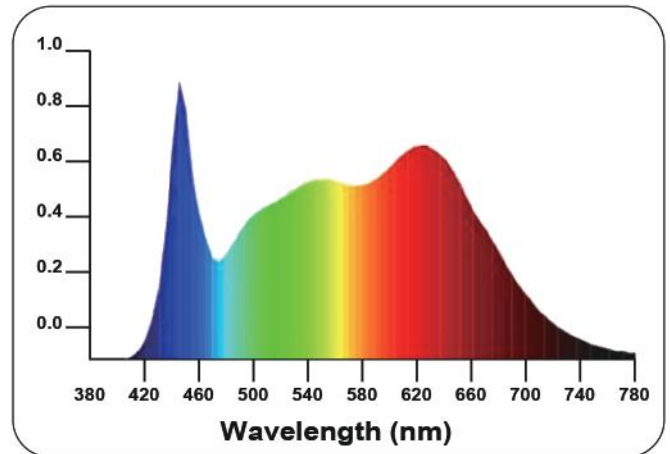

Enlite Indoor - Full Spectrum

- 1 Power Cable
- 2 50cm (1.6ft) Jumper Cable (Optional)
- 3 End-Cap
- 4 Mounting Clips
- 5 Self-tapping Screws