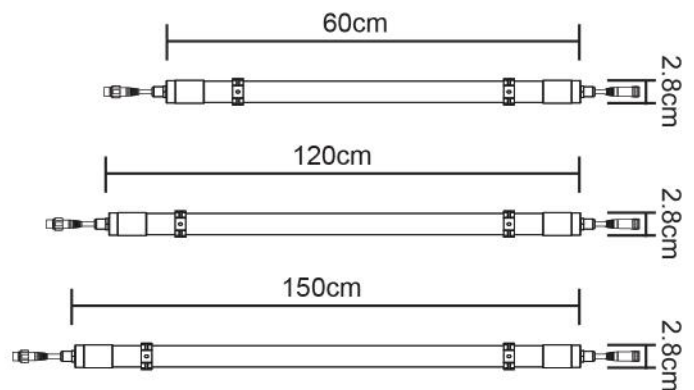

Horti Tube 22W 4FT

Horti-Tube (Daisy Chain)

SPECIFICATIONS

Model: Horti-Tube	11W	22W	28W
Light Source	LED	LED	LED
Spectrum	Enlite Full Spectrum		
Input Power	11W	22W	28W
Efficacy	2.1umol/J		
Input Voltage	85-265V		
Power Supply	Built-In Driver		
Dimming	N/A		
Cooling BTUs	34.54	69.08	87.92
Fixture Dimensions	60cm/Ø2.8cm	120cm/Ø2.8cm	150cm/Ø2.8cm
Fixture Weight	0.14kg/pcs	0.27kg/pcs	0.34kg/pcs
Certification	IP66 & CE		
Warranty	3 Year Standard or 5 Year Extended Warranty		

Multiple Layers Installation

Enlite Indoor - Full Spectrum

- 1 Power Cable
- 2 50cm (1.6ft) Jumper Cable (Optional)
- 3 End-Cap
- 4 Mounting Clips
- 5 Self-tapping Screws